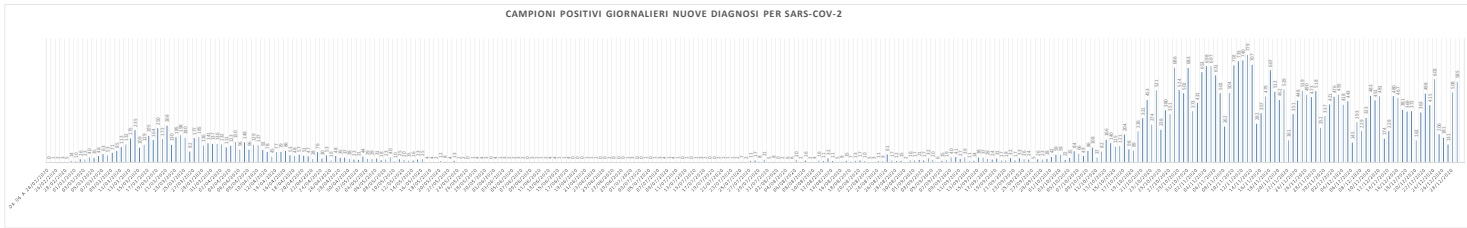

giorno	testati	positivi	percentuale
01/12/2020	10	0	0%
02/12/2020	10	0	0%
03/12/2020	10	0	0%
04/12/2020	10	0	0%
05/12/2020	10	0	0%
06/12/2020	10	0	0%
07/12/2020	10	0	0%
08/12/2020	10	0	0%
09/12/2020	10	0	0%
10/12/2020	10	0	0%
11/12/2020	10	0	0%
12/12/2020	10	0	0%
13/12/2020	10	0	0%
14/12/2020	10	0	0%
15/12/2020	10	0	0%
16/12/2020	10	0	0%
17/12/2020	10	0	0%
18/12/2020	10	0	0%
19/12/2020	10	0	0%
20/12/2020	10	0	0%
21/12/2020	10	0	0%
22/12/2020	10	0	0%
23/12/2020	10	0	0%
24/12/2020	10	0	0%
25/12/2020	10	0	0%
26/12/2020	10	0	0%
27/12/2020	10	0	0%
28/12/2020	10	0	0%
29/12/2020	10	0	0%
30/12/2020	10	0	0%
31/12/2020	10	0	0%
01/01/2021	10	0	0%
02/01/2021	10	0	0%
03/01/2021	10	0	0%
04/01/2021	10	0	0%
05/01/2021	10	0	0%
06/01/2021	10	0	0%
07/01/2021	10	0	0%
08/01/2021	10	0	0%
09/01/2021	10	0	0%
10/01/2021	10	0	0%
11/01/2021	10	0	0%
12/01/2021	10	0	0%
13/01/2021	10	0	0%
14/01/2021	10	0	0%
15/01/2021	10	0	0%
16/01/2021	10	0	0%
17/01/2021	10	0	0%
18/01/2021	10	0	0%
19/01/2021	10	0	0%
20/01/2021	10	0	0%
21/01/2021	10	0	0%
22/01/2021	10	0	0%
23/01/2021	10	0	0%
24/01/2021	10	0	0%
25/01/2021	10	0	0%
26/01/2021	10	0	0%
27/01/2021	10	0	0%
28/01/2021	10	0	0%
29/01/2021	10	0	0%
30/01/2021	10	0	0%
31/01/2021	10	0	0%
01/02/2021	10	0	0%
02/02/2021	10	0	0%
03/02/2021	10	0	0%
04/02/2021	10	0	0%
05/02/2021	10	0	0%
06/02/2021	10	0	0%
07/02/2021	10	0	0%
08/02/2021	10	0	0%
09/02/2021	10	0	0%
10/02/2021	10	0	0%
11/02/2021	10	0	0%
12/02/2021	10	0	0%
13/02/2021	10	0	0%
14/02/2021	10	0	0%
15/02/2021	10	0	0%
16/02/2021	10	0	0%
17/02/2021	10	0	0%
18/02/2021	10	0	0%
19/02/2021	10	0	0%
20/02/2021	10	0	0%
21/02/2021	10	0	0%
22/02/2021	10	0	0%
23/02/2021	10	0	0%
24/02/2021	10	0	0%
25/02/2021	10	0	0%
26/02/2021	10	0	0%
27/02/2021	10	0	0%
28/02/2021	10	0	0%
29/02/2021	10	0	0%
30/02/2021	10	0	0%
31/02/2021	10	0	0%