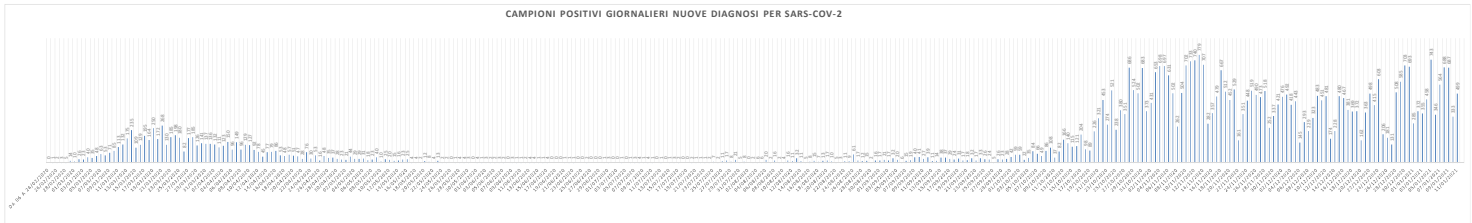

- 2021/03/01
- 2021/03/02
- 2021/03/03
- 2021/03/04
- 2021/03/05
- 2021/03/06
- 2021/03/07
- 2021/03/08
- 2021/03/09
- 2021/03/10
- 2021/03/11
- 2021/03/12
- 2021/03/13
- 2021/03/14
- 2021/03/15
- 2021/03/16
- 2021/03/17
- 2021/03/18
- 2021/03/19
- 2021/03/20
- 2021/03/21
- 2021/03/22
- 2021/03/23
- 2021/03/24
- 2021/03/25
- 2021/03/26
- 2021/03/27
- 2021/03/28
- 2021/03/29
- 2021/03/30
- 2021/03/31